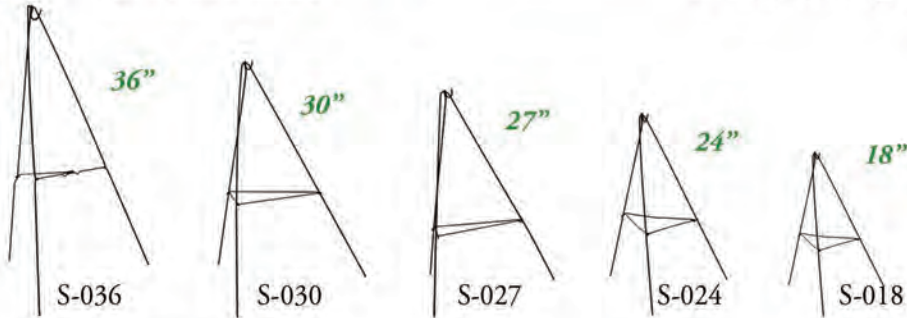

Large Hearts (LHT)

16" W, mounted on a tripod easel.

Large Crosses (LCR)

26" L x 16" W, mounted on a standing cross easel.

Large Wreaths (LWR)

16" D, mounted on a tripod easel.

Large Headstone Saddle (LSD)

12" W x 24" L, mounted on a saddle easel.

Large Spray (LSP)

12" W x 24" L, mounted on a tripod easel.

Deluxe Headstone Saddle (DXSD)

18" W x 32" L, mounted on saddle easel.

6" W x 9" L

J-0253 BEAR

7" W x 10" L

J-0254 LAMB
5" W x 15" L

J-0255 BUNNY

Tripod Easels

Each pack:
50 Per Size

Standing Wall Display
(54"H x 14"L x 30"D)
Holds (16 Bouquets)

SR-WIRE
\$35.00

Rolling Cart Display
(41"H x 44"L x 19"W)
Holds (36 - 72 bouquets depending on
size, plus 6 Saddles or Easel pieces)